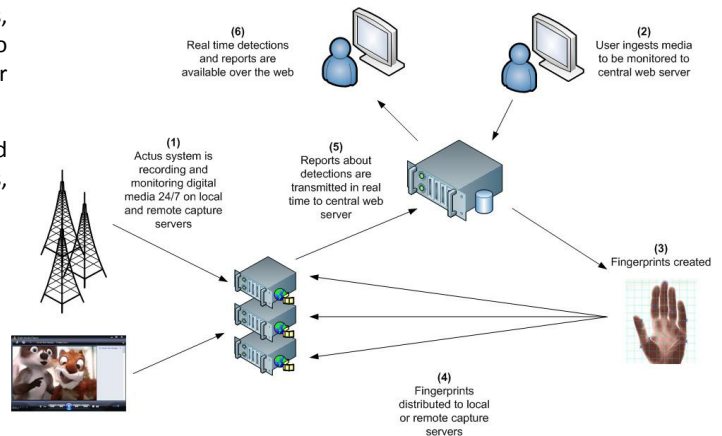

## Automatic Tracking of Advertisements

**AdWatch** is a flexible platform that enables advertisers, agencies, content producers, distributors and regulators to verify that their content was aired according to plan - either on local channels or by affiliates at remote locations.

**AdWatch** is the first system to automatically monitor and detect recurring media items such as commercials, promos, and election campaign ads on TV/Radio broadcast channels.

### Key Features

- ✓ Automatically detect revenue generating advertisements and other content, such as sports ads and promos
- ✓ Automatically detect ad breaks and repeating content to identify unauthorized or unreported ads
- ✓ Compare scheduled and actual listings
- ✓ Local or distributed system - no geographic monitoring limitations
- ✓ Real-time monitor signal status, even in remote locations
- ✓ Easily insert, review, edit and share programming and planning for all your broadcast channels
- ✓ View local and remote broadcast timeline and content, even over public Internet

### Main Applications

- ✓ Track advertising expenditure and campaign ROI
- ✓ Monitor secondary broadcasts, affiliate or licensee advertising
- ✓ Broadcasting contract fulfillment and quality assurance
- ✓ Election monitoring by government and political activists and analysts
- ✓ Commercial and educational analysis and research